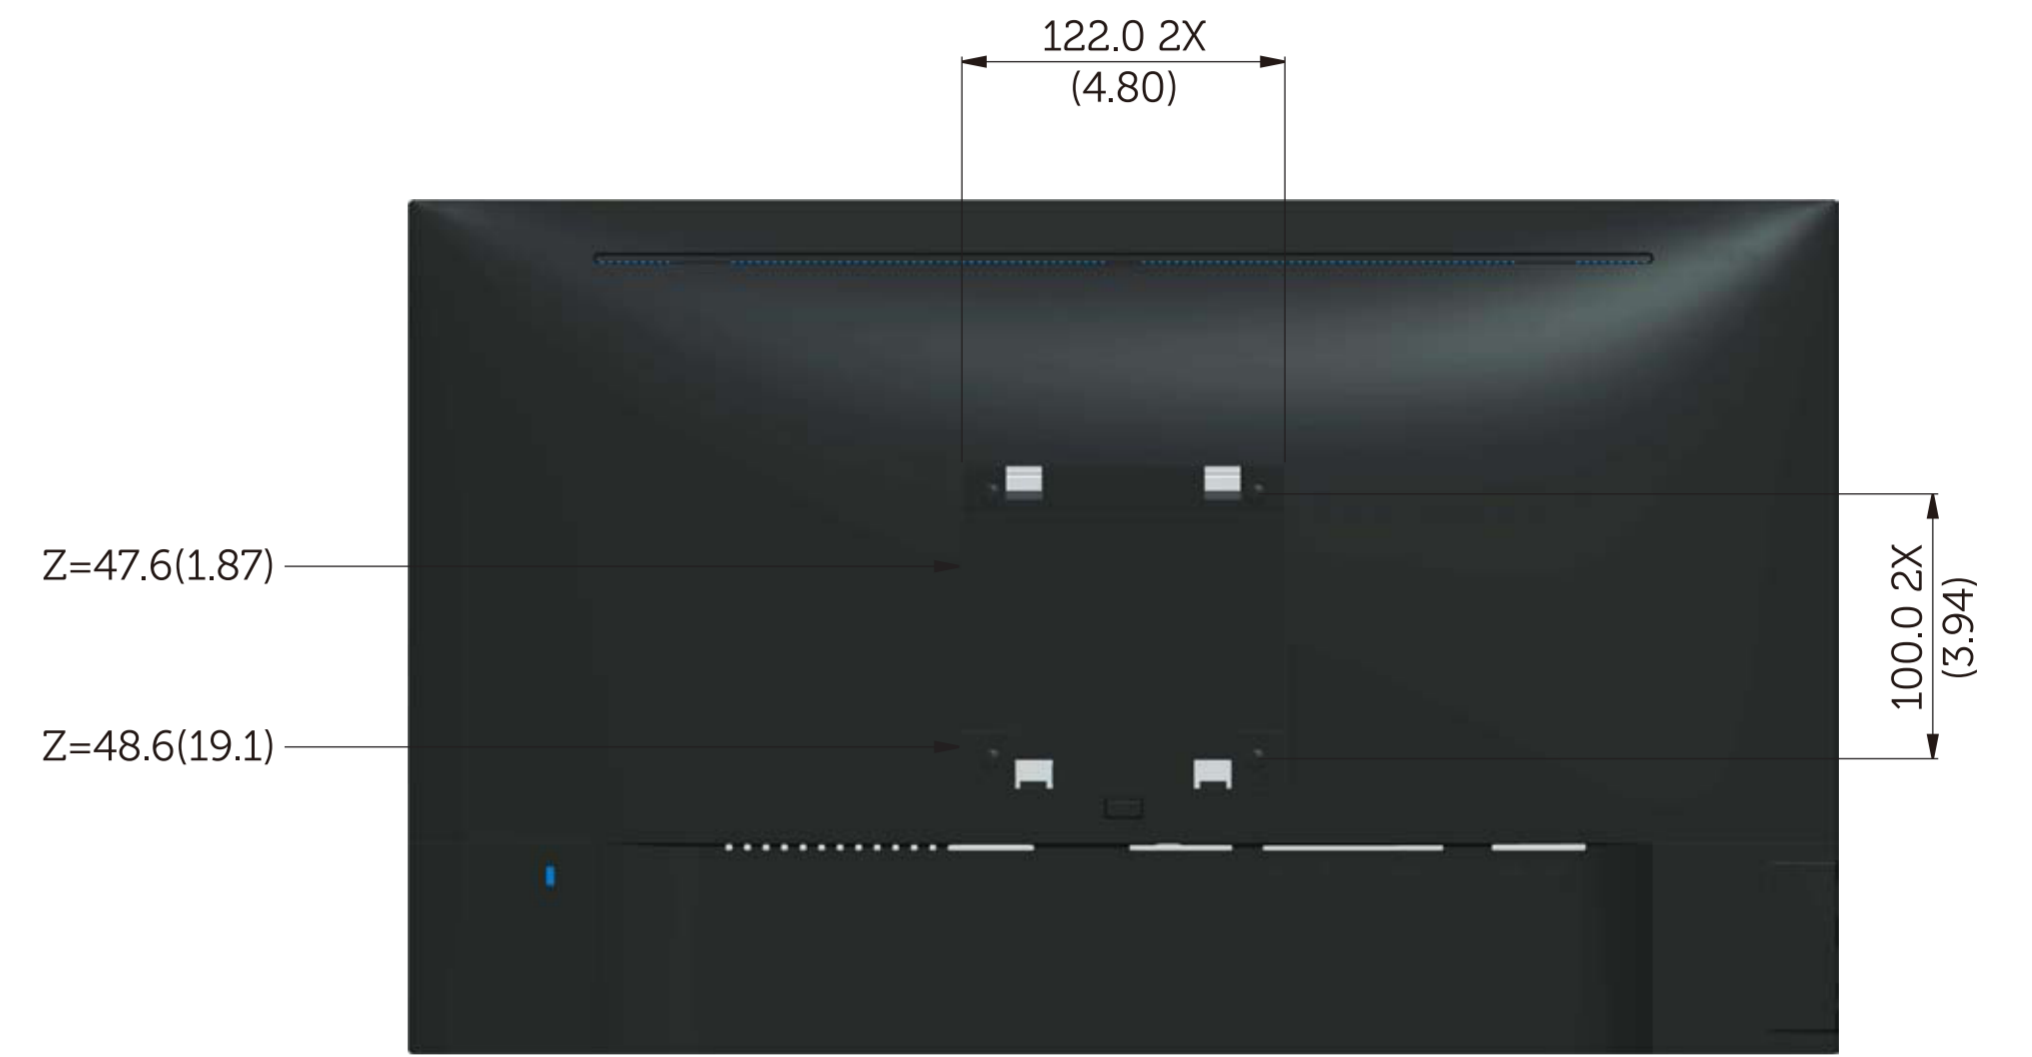

S2417DG Outline Dimension

Norminal Dimension
Unit: mm(inch)

Back View of Monitor without stand