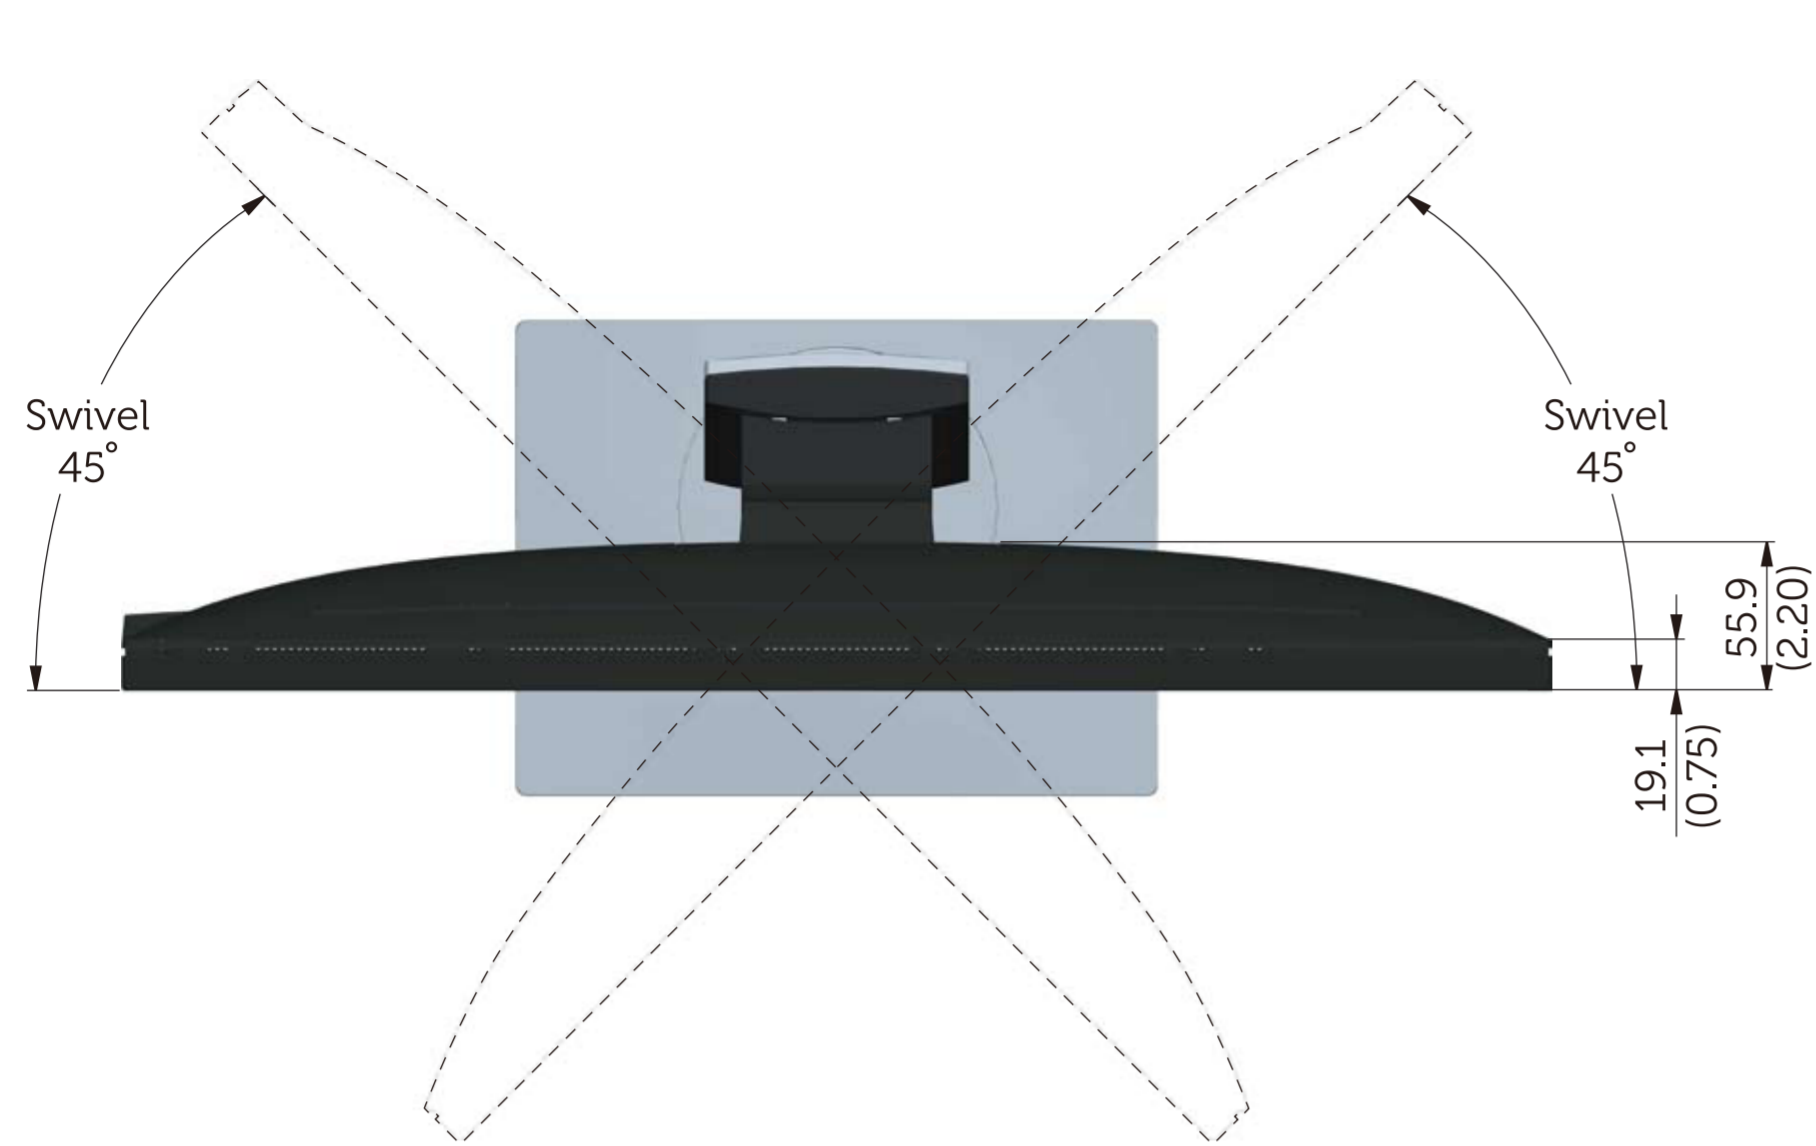

S2417DG Outline Dimension

Norminal Dimension
Unit: mm(inch)

Back View of Monitor without stand